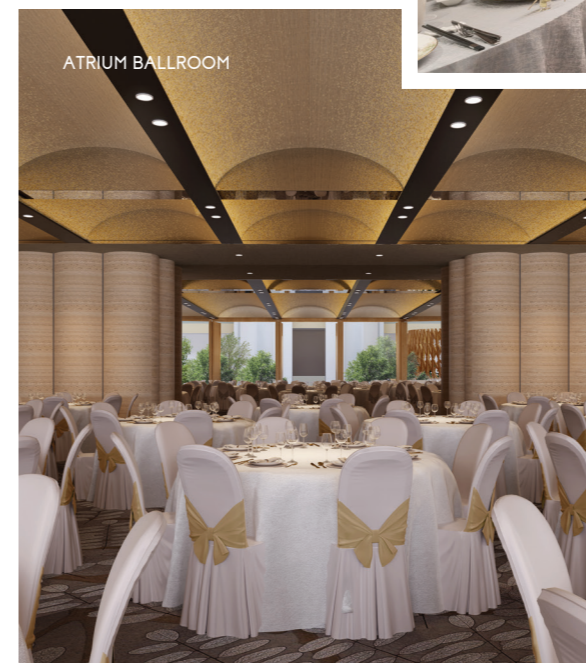

CONDUCT EVENTS IN STYLE

KEY FEATURES *

- Over 20,000 square feet of versatile meeting and function spaces, equipped with sophisticated audio-visual
- The grand, pillar-free Garden Ballroom accommodates up to 700 people, and is easily accessible from the driveway
- The Atrium Ballroom allows for a sizeable group of up to 300 persons, and comes with a private foyer which commands a splendid view of the indoor atrium
- A series of meeting rooms, most of which provide natural daylight, accommodate smaller gatherings

FLOOR CAPACITY INFORMATION *

Room	Theatre	Classroom	Boardroom	U-Shaped	Hollow Square	Cocktail	Buffet	Banquet	Floor Area (sqm)	Floor Area (sqft)
LEVEL 1										
Garden Ballroom **	700	320	-	-	84	500	420	500	767	8,256
Clover 1	120	80	44	33	48	120	150	200	250	2,690
Clover 2	120	110	44	33	42	100	120	100	265	2,842
Clover 3	120	80	44	33	48	120	150	200	252	2,713
Clover 4	40	20							62	667
Clover 5	80	40	34	36	36	80	80	100	109	1,173
Clover 6	40	20							58	624
Clover 7	40	20	28	30	48	40	40	60	66	710
Clover 8 ***	-	-	-	-	-	-	-	-	36	387
LEVEL 5										
Atrium Ballroom	240	130	30	32	42	200	-	300	338	3,638
LEVEL 6										
Palm 1-7	30-40	14-22	14-18	15-20	18-24	-	-	-	58-61	624-657
Boardroom	-	-	14	-	-	-	-	-	57	614
Casuarina 1 & 2	-	-	-	-	-	-	-	-	16	172

* Maximum capacity of the rooms will be reduced with safe distancing measures.

** Garden Ballroom comprises Clover 1, Clover 2 and Clover 3.

*** Clover 8 comes with a sofa set and is ideal for a VIP holding area, secretariat room and changing suite.