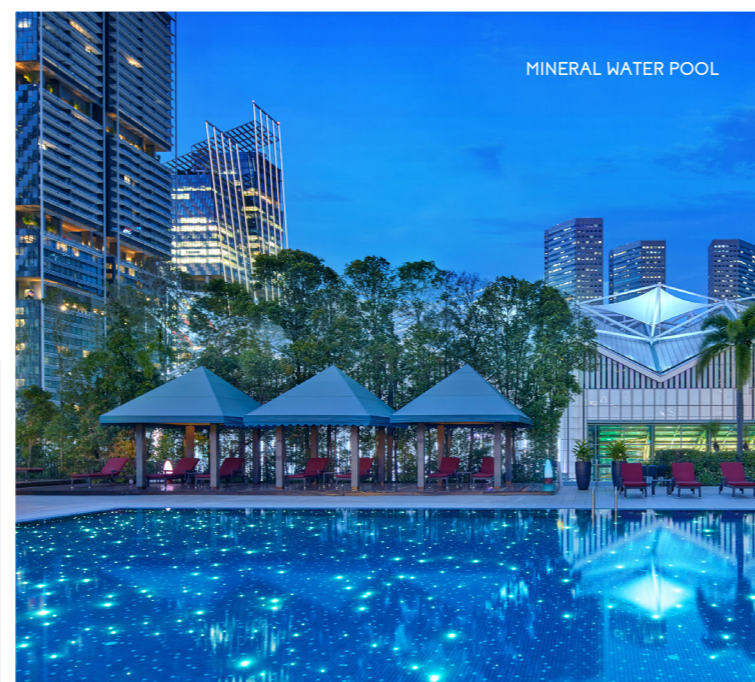

BUSINESS SUPPORT SERVICES

- Secretarial services are available upon request
- Banquet facilities are equipped for meetings, conferences and social events

TAKE A BREATH

- Fully-equipped 24-hour fitness centre for energising workouts
- 25-metre outdoor mineral water pool that twinkles like a galaxy of stars created with 1,380 fibre optic lights
- Experience the award-winning St. Gregory Spa with signature therapies