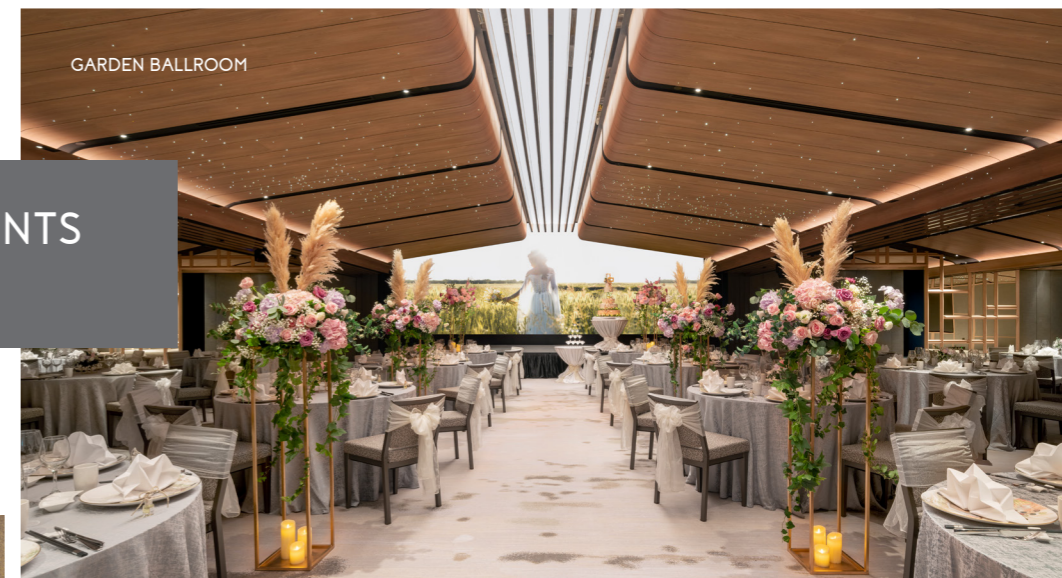

CONDUCT EVENTS IN STYLE

KEY FEATURES *

- Over 20,000 square feet of versatile meeting and function spaces, equipped with sophisticated audio-visual
- The grand, pillar-free Garden Ballroom accommodates up to 700 people, and is easily accessible from the driveway
- The Atrium Ballroom allows for a sizeable group of up to 300 persons, and comes with a private foyer which commands a splendid view of the indoor atrium
- A series of meeting rooms, most of which provide natural daylight, accommodate smaller gatherings

FLOOR CAPACITY INFORMATION *

Room	Theatre	Classroom	Boardroom	U-Shaped	Hollow Square	Cocktail	Buffet	Banquet	Floor Area (sqm)	Floor Area (sqft)
LEVEL 1										
Garden Ballroom **	700	320	-	-	84	500	420	500	767	8,256
Clover 1	120	80	44	33	48	120	150	200	250	2,690
Clover 2	120	110	44	33	42	100	120	100	265	2,842
Clover 3	120	80	44	33	48	120	150	200	252	2,713
Clover 4	40	20							62	667
Clover 5	80	40	34	36	36	80	80	100	109	1,173
Clover 6	40	20							58	624
Clover 7	40	20	28	30	48	40	40	60	66	710
Clover 8 ***	-	-	-	-	-	-	-	-	36	387
LEVEL 5										
Atrium Ballroom	240	130	30	32	42	200	-	300	338	3,638
LEVEL 6										
Palm 1-7	30-40	14-22	14-18	15-20	18-24	-	-	-	58-61	624-657
Boardroom	-	-	14	-	-	-	-	-	57	614
Casuarina 1 & 2	-	-	-	-	-	-	-	-	16	172

* Maximum capacity of the rooms will be reduced with safe distancing measures.

** Garden Ballroom comprises Clover 1, Clover 2 and Clover 3.

*** Clover 8 comes with a sofa set and is ideal for a VIP holding area, secretariat room and changing suite.