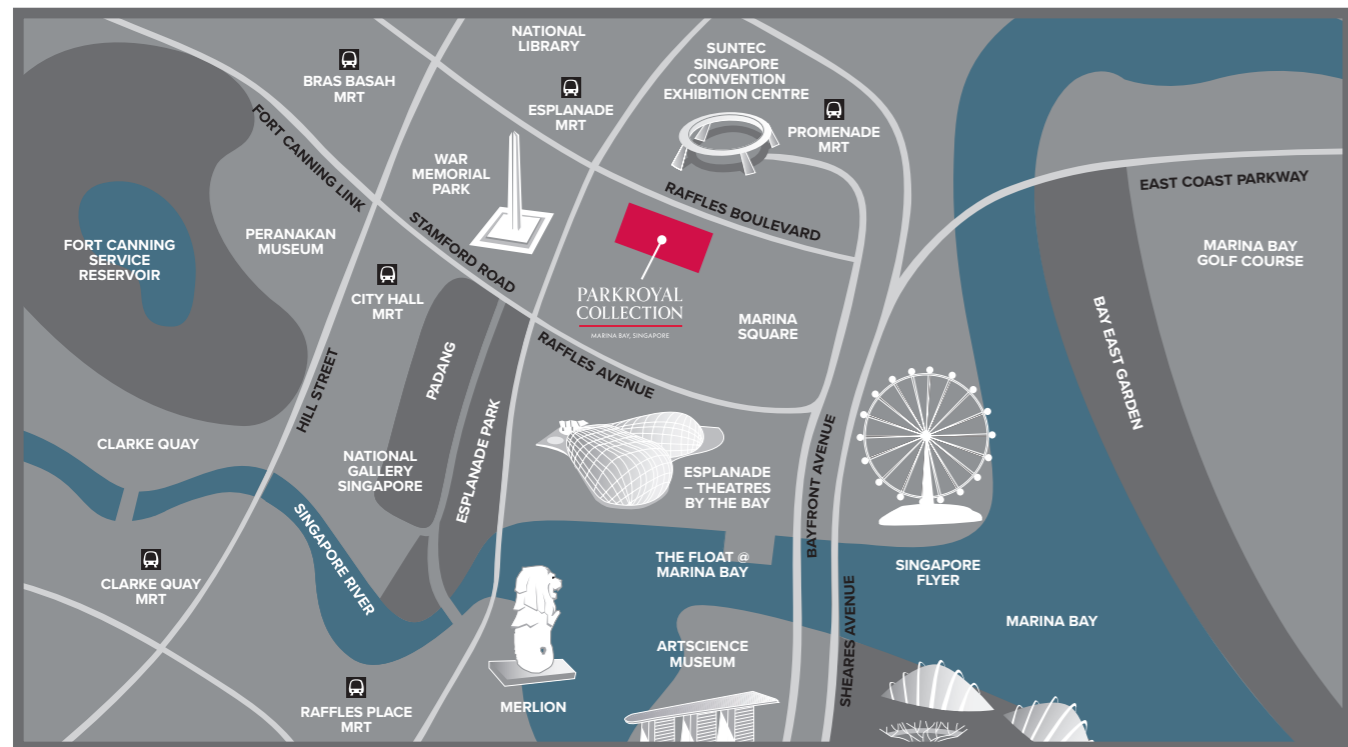

STAY AT THE HEART OF IT ALL

- Convenient access to Marina Square Shopping Mall and Suntec Singapore Convention & Exhibition Centre, as well as Sands Expo and Convention Centre
- Minutes from attractions such as Gardens by the Bay, the Merlion and the Singapore Flyer
- Situated on the trackside of the Formula 1 Singapore Grand Prix race
- 5-minute drive from Raffles Place and 20-minute drive from Changi Airport
- Within walking distance of 3 train stations

A NEW ENERGY IN THE HEART OF MARINA BAY

Sitting in the heart of the Marina Bay, PARKROYAL COLLECTION Marina Bay now beats with a new rhythm of vibrancy and energy. Your gateway to world-class attractions, dynamic art scene and major convention and exhibition centres, the hotel is your ideal base in the garden city of Singapore, whether for business or leisure. Come live inspired at PARKROYAL COLLECTION Marina Bay, where design and nature meet to rejuvenate your senses in a sustainable environment.