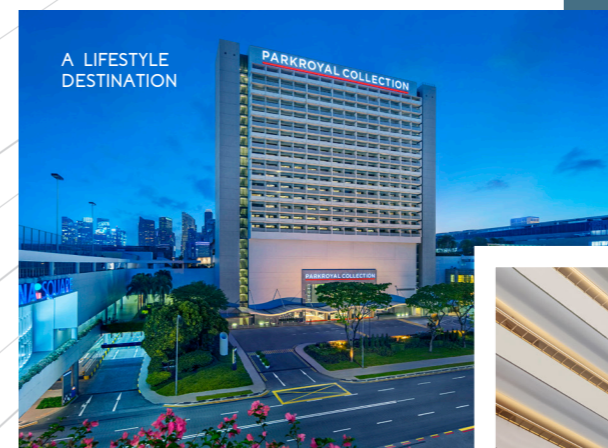

STAY AT THE HEART OF IT ALL

- Convenient access to Marina Square Shopping Mall and Suntec Singapore Convention & Exhibition Centre, as well as Sands Expo and Convention Centre
- Minutes from attractions such as Gardens by the Bay, the Merlion and the Singapore Flyer
- Situated on the trackside of the Formula 1 Singapore Grand Prix race
- 5-minute drive from Raffles Place and 20-minute drive from Changi Airport
- Within walking distance of 3 train stations

Follow us on:

@parkroyalcollectionmarinabay

**PARKROYAL
COLLECTION**

MARINA BAY, SINGAPORE

INSPIRINGLY YOURS

ROOMS AND SUITES

Whether for work or play, find comfort in one of the 583 guest rooms, with balconies offering breath-taking views of the city or the bay.

A NEW ENERGY IN THE HEART OF MARINA BAY

Sitting in the heart of the Marina Bay, PARKROYAL COLLECTION Marina Bay now beats with a new rhythm of vibrancy and energy. Your gateway to world-class attractions, dynamic art scene and major convention and exhibition centres, the hotel is your ideal base in the garden city of Singapore, whether for business or leisure. Come live inspired at PARKROYAL COLLECTION Marina Bay, where design and nature meet to rejuvenate your senses in a sustainable environment.